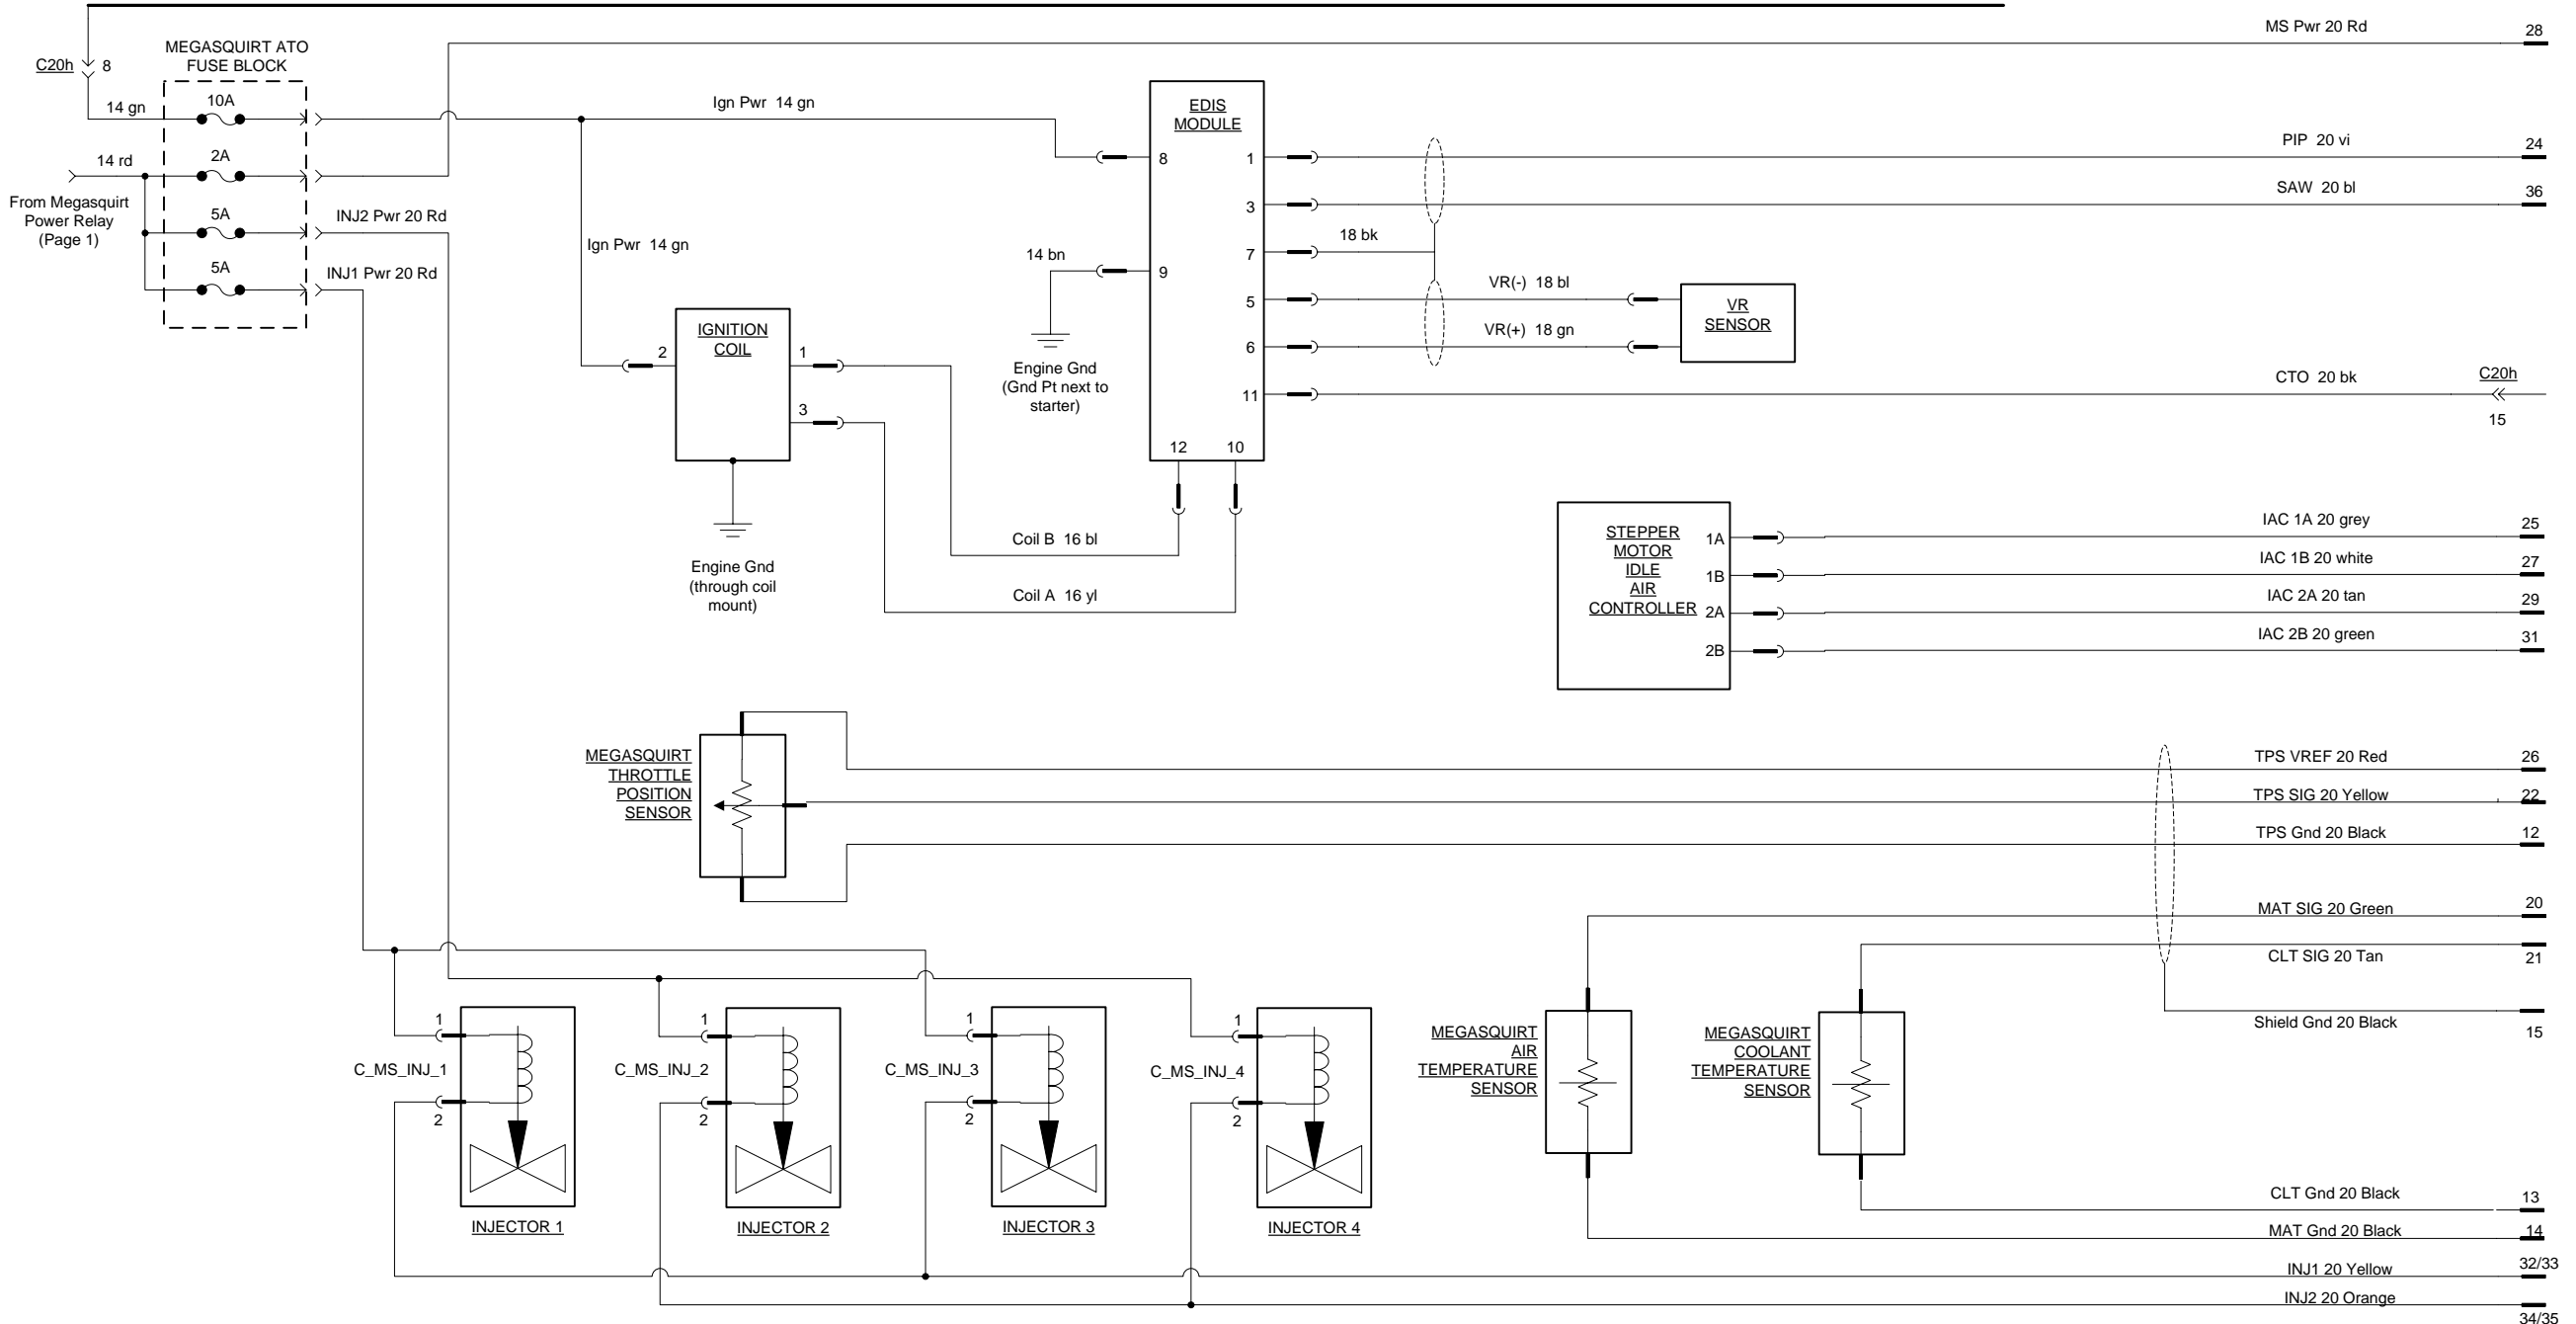

START - RUN BUS

# ENGINE HARNESS DIMENSIONS

NOTES:  
Measurements in inches.  
Not drawn to scale.